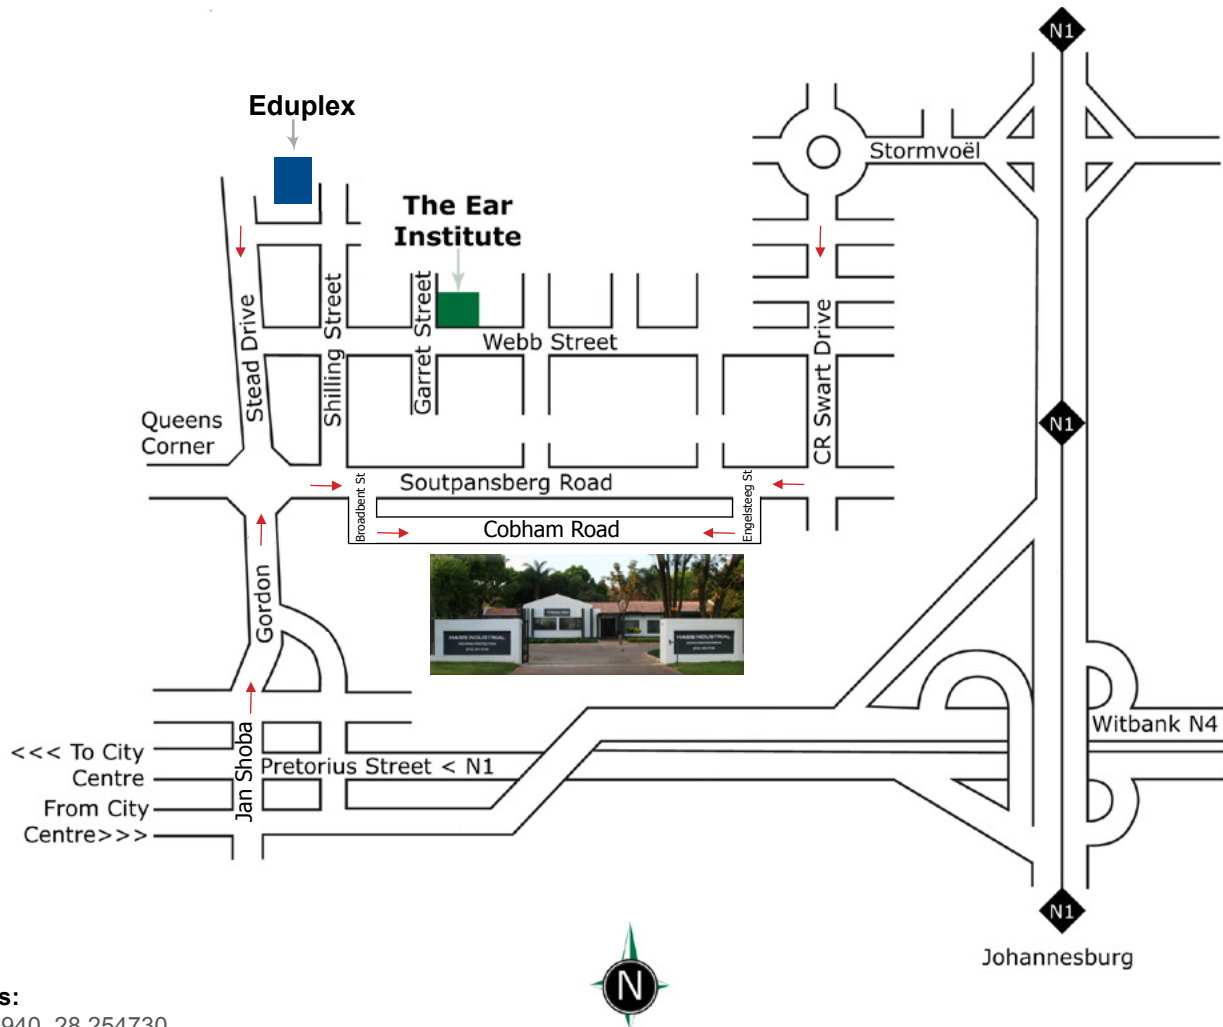

MAP & DIRECTIONS TO H.A.S.S. INDUSTRIAL

Coordinates:

DD: -25.732940, 28.254730

DMS: 25°43'58.58"S, 28°15'17.03"E 28°15'17.03"E

Option 1: From Hatfield

1. Follow Jan Shoba Street (formerly Duncan) in a northerly direction.
2. Cross over Francis Baard (formerly Schoeman), Pretorius and Stanza Bopape (formerly Church) Streets.
3. Jan Shoba Street will become Gordon Road once you have crossed Stanza Bopape Street.
4. Follow Gordon Road direction north and turn right onto Soutpansberg Road.
5. Turn right onto Broadbent Street and immediately left onto Cobham Road.
6. Cobham Road is a service road parallel to Soutpansberg Road.

Option 2: From N1 Polokwane highway

1. From Polokwane on the N1 direction south, take Exit 148 and turn right onto Stormvoël Road. (From Johannesburg, take Exit 148, pass through the toll gate and turn left onto Stormvoël Road)
2. At the first traffic circle, take the 1st exit left onto CR Swart Drive.
3. Pass two traffic lights, go over the railway bridge, pass another traffic light and turn right onto Soutpansberg Road at the 4th traffic light.
4. Turn left at the 1st street onto Engelsteeg Street and immediately right onto Cobham Road.
5. Cobham Road is a service road parallel to Soutpansberg Road.